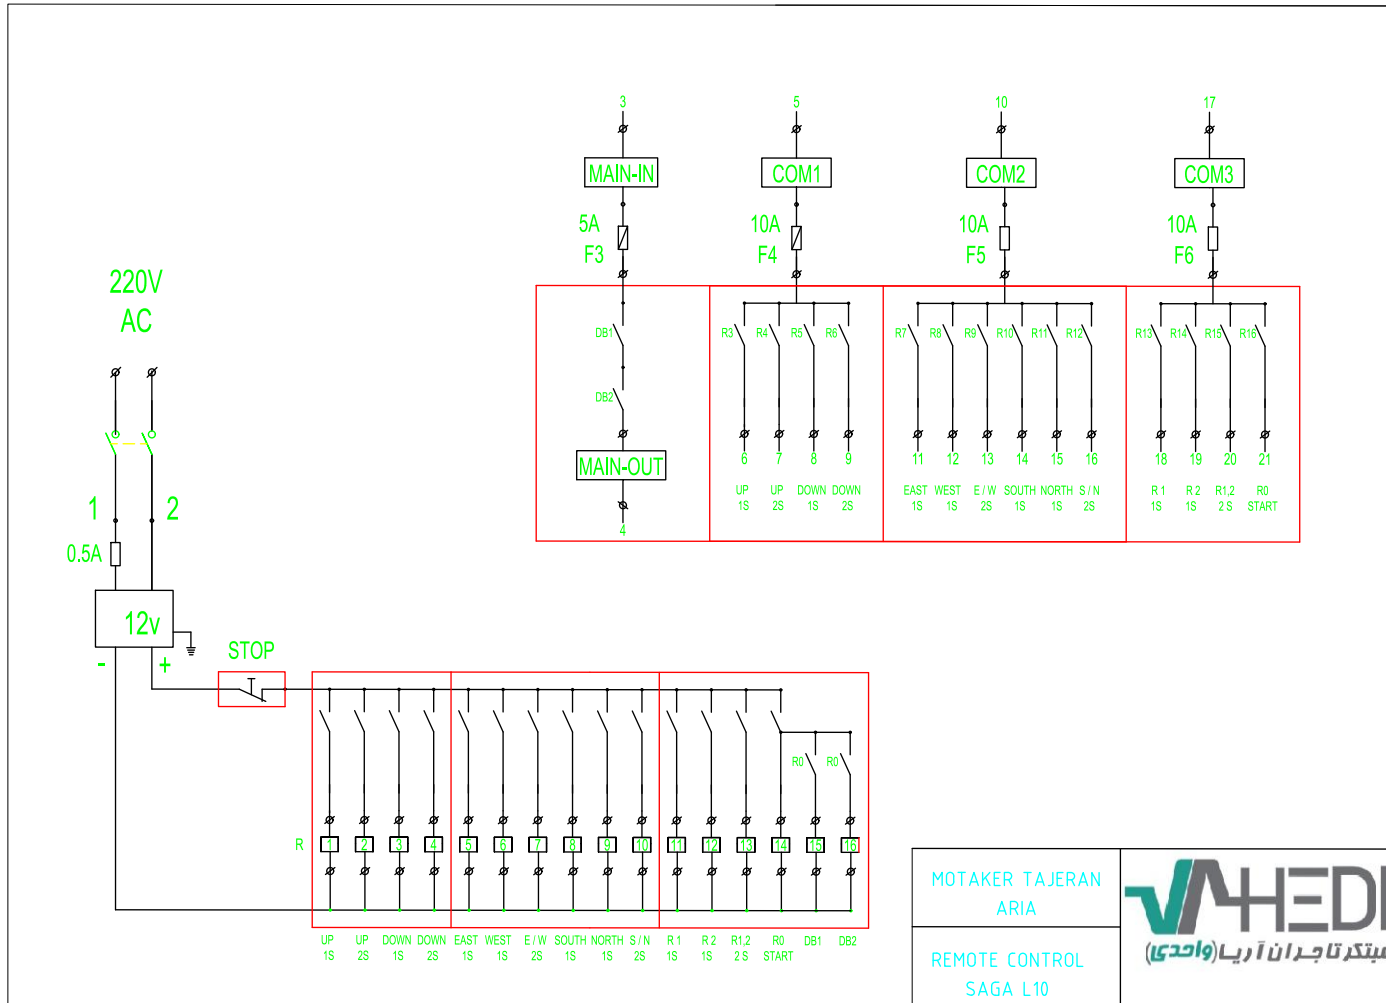

## RECEIVER

MOTAKER TAJERAN  
ARIA

REMOTE CONTROL  
SAGA L10

## TRANSMITTER

MOTAKER TAJERAN  
ARIA

REMOTE CONTROL  
SAGA L10