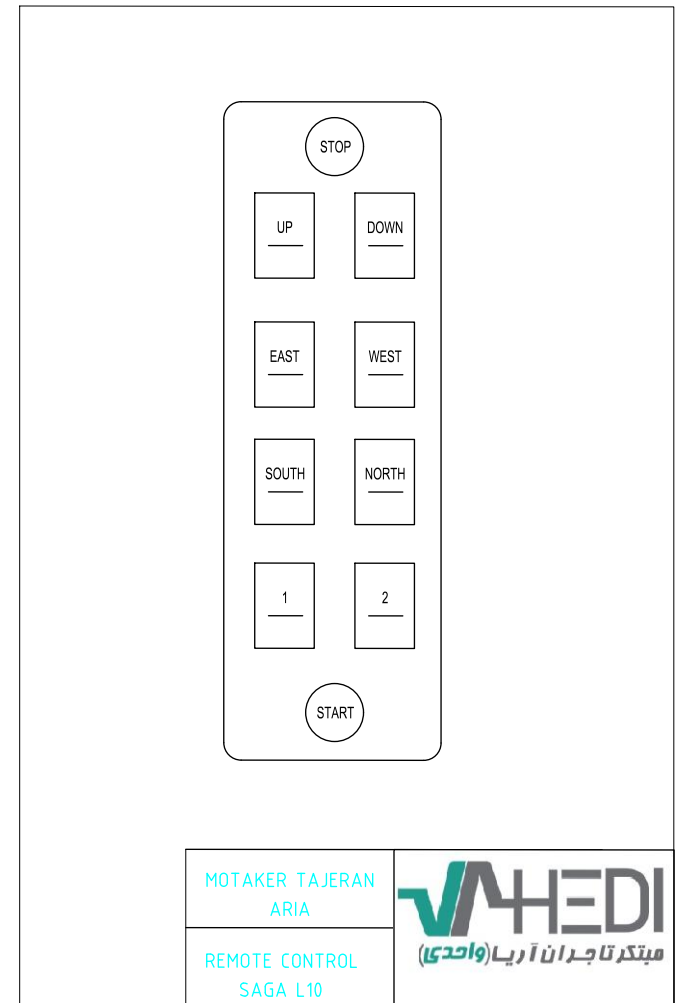

## RECEIVER

MOTAKER TAJERAN  
ARIA

REMOTE CONTROL  
SAGA L10

## TRANSMITTER

MOTAKER TAJERAN  
ARIA

REMOTE CONTROL  
SAGA L10